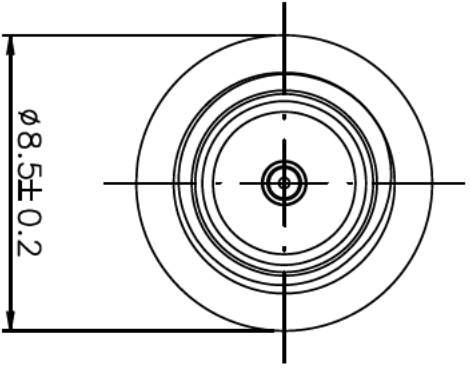

ROHS

3	brass	nickel
2	PTFE	
1	brass	gold
	Material	Plated

SCHMID-M

APPROVED	GLAZE	DRAWING	DESIGN
		L.Y.C	L.Y.C

TITLE	SMA Card Edge F	UNITS	mm	SCALE	5:1
PART NO.	SMA-5291-TGG				
DRAWING NO.	SMA-5291-TGG				
GLAZE		△		2017/11/04	
MATERIAL		△			
		SYE		DATE	REV.
					A