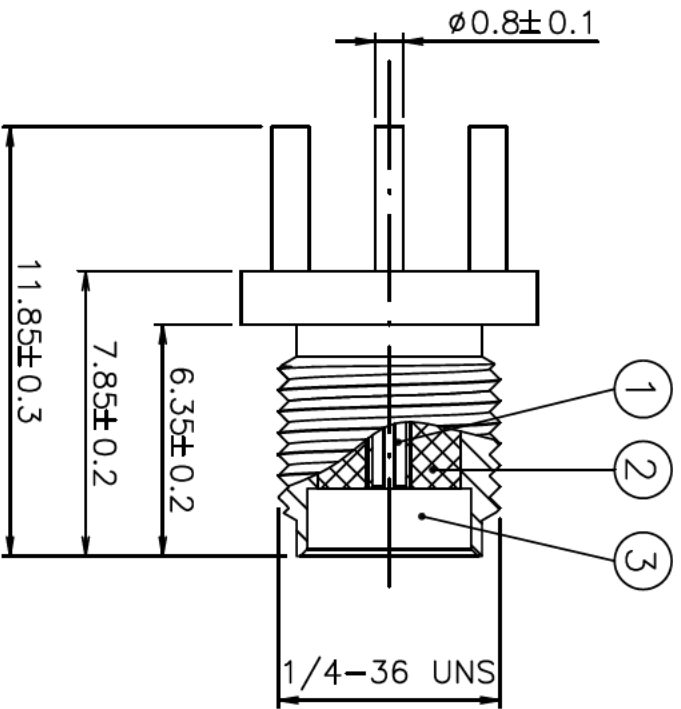

ROHS

3	brass	nickel
2	PTFE	
1	brass	gold
	Material	Plated

SCHMID-M

APPROVED	GLAZE	DRAWING	DESIGN
		L.Y.C	L.Y.C

TITLE	SMA Card Edge F	UNITS	mm	SCALE	5:1
PART NO.	SMA-5291-TGG				
DRAWING NO.	SMA-5291-TGG				
GLAZE		△		2017/11/04	
MATERIAL		△			
		SYE		DATE	REV.
					A