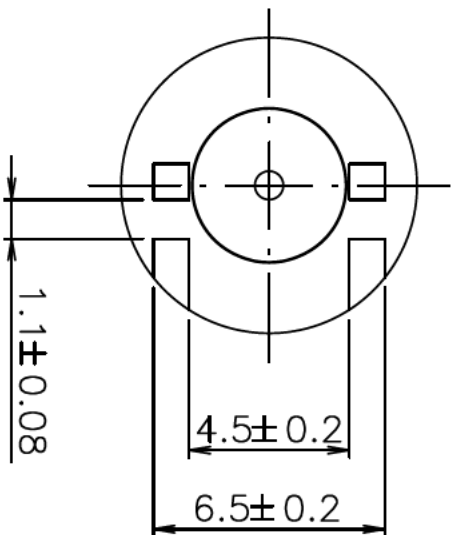

ROHS

3	brass	nickel
2	PTFE	
1	brass	gold
	Material	Plated

SCHMID-M

APPROVED	GLAZE	DRAWING	DESIGN
		L.Y.C	L.Y.C

TITLE	SMA Card Edge F	UNITS	mm	SCALE	5:1
PART NO.	SMA-5291-TGG				
DRAWING NO.	SMA-5291-TGG				
GLAZE		△		2017/11/04	
MATERIAL		△			
		SYE		DATE	REV.
					A