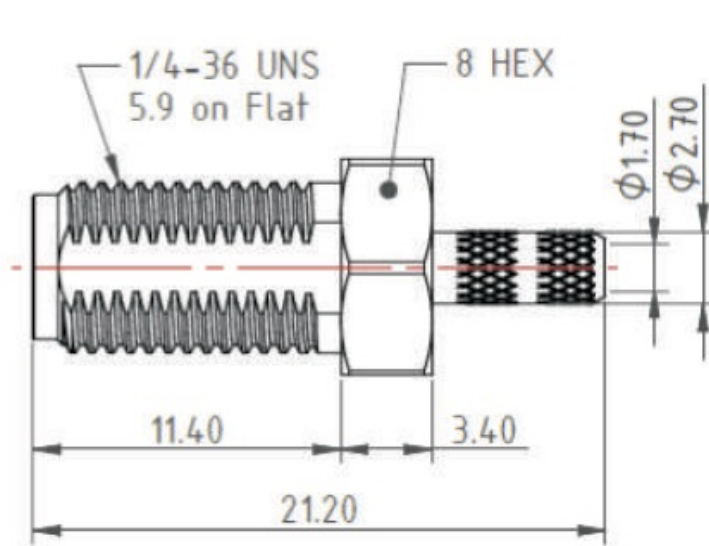

Pigtail

TOLERANCE		
SCALE	UNIT mm	
DRAW Johnson	DATE 8.82018	TITLE
CHECK Paul	REV	SM CAB Cable RG174 390mm+1xSMA-1225-TGG
		DESCRIPTION
		Pigtail: RG174 (390mm) + SMA1225-TGG