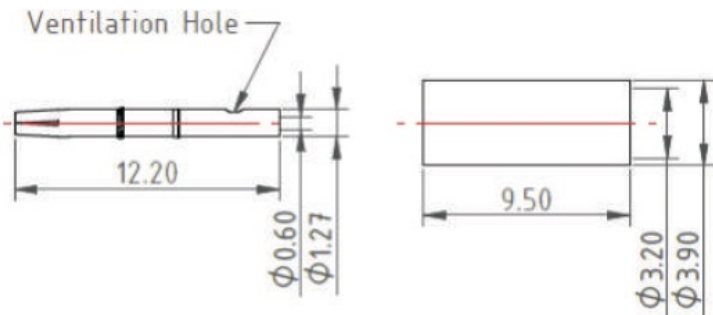

Pigtail

TOLERANCE		
SCALE	UNIT mm	
DRAW Johnson	DATE 8.82018	TITLE
CHECK Paul	REV	SM CAB Cable RG174 390mm+1xSMA-1225-TGG
		DESCRIPTION
		Pigtail: RG174 (390mm) + SMA1225-TGG