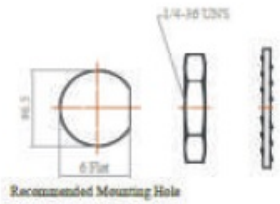

Pigtail

TOLERANCE		
SCALE	UNIT mm	
DRAW Johnson	DATE 8.82018	TITLE
CHECK Paul	REV	SM CAB Cable RG174 390mm+1xSMA-1225-TGG
		DESCRIPTION
		Pigtail: RG174 (390mm) + SMA1225-TGG