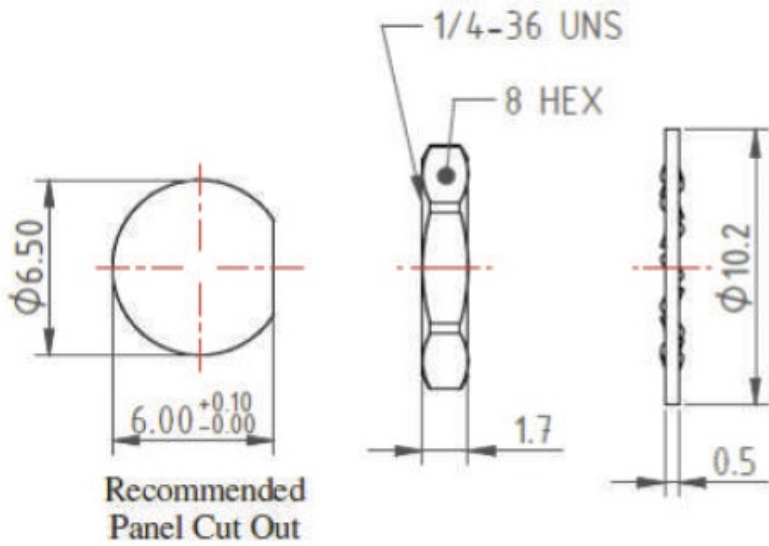

Pigtail

TOLERANCE		
SCALE	UNIT mm	
DRAW Johnson	DATE 8.82018	TITLE
CHECK Paul	REV	SM CAB Cable RG174 390mm+1xSMA-1225-TGG
		DESCRIPTION
		Pigtail: RG174 (390mm) + SMA1225-TGG