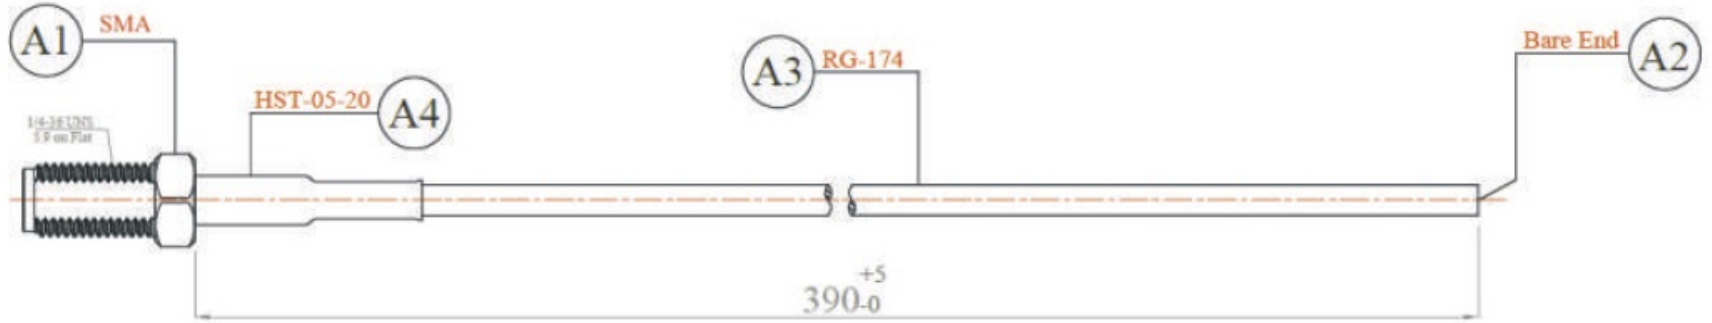

Pigtail

TOLERANCE		
SCALE	UNIT mm	
DRAW Johnson	DATE 8.82018	TITLE
CHECK Paul	REV	SM CAB Cable RG174 390mm+1xSMA-1225-TGG
		DESCRIPTION
		Pigtail: RG174 (390mm) + SMA1225-TGG