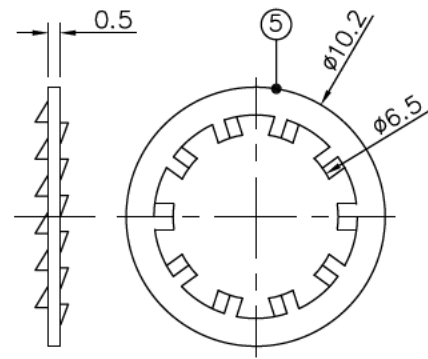

REV	DATE	DESCRIPTION
X1	03/12-2024	New Issue

1.ELECTRICAL PROPERTIES:

- 1.1 Frequency Range.....0-3GHz
- 1.2 Impedance.....50 Ohm Nominal
- 1.3 VSWR.....2.0(Max)

2.These Products are in conformity with ROHS 2.0

3.With"*"Is Important Dimension.

NO	DESCRIPTION	Q'TY	REMARK
6	Nut	1	Brass;Gold Plated
5	Washer	1	Brass;Gold Plated
4	Connector	1	IPEX compatible
3	Coaxial cable	1	φ1.13 Cable;Black
2	Tube	1	Heat Shrink Tube
1	Connector	1	SMA Female;Gold Plated

CUSTOMER'S SINGATURE	XXX. ±3.0	APPROVED	CUSTOMER:		
	XX. ±1.0	CHECKED		PART NO:	
X. ±0.5	DRAWING		yzq	PART NAME: RF Cable Assembly	
.X ±0.3		REV		UNIT	FILE:
	.XX ±0.1		X1	m/m	SHEET: 1/1

SM CAB SMA-1221-TGG
+1,13Cable-103mm+U.FL rev.1 +
Nut + Washer