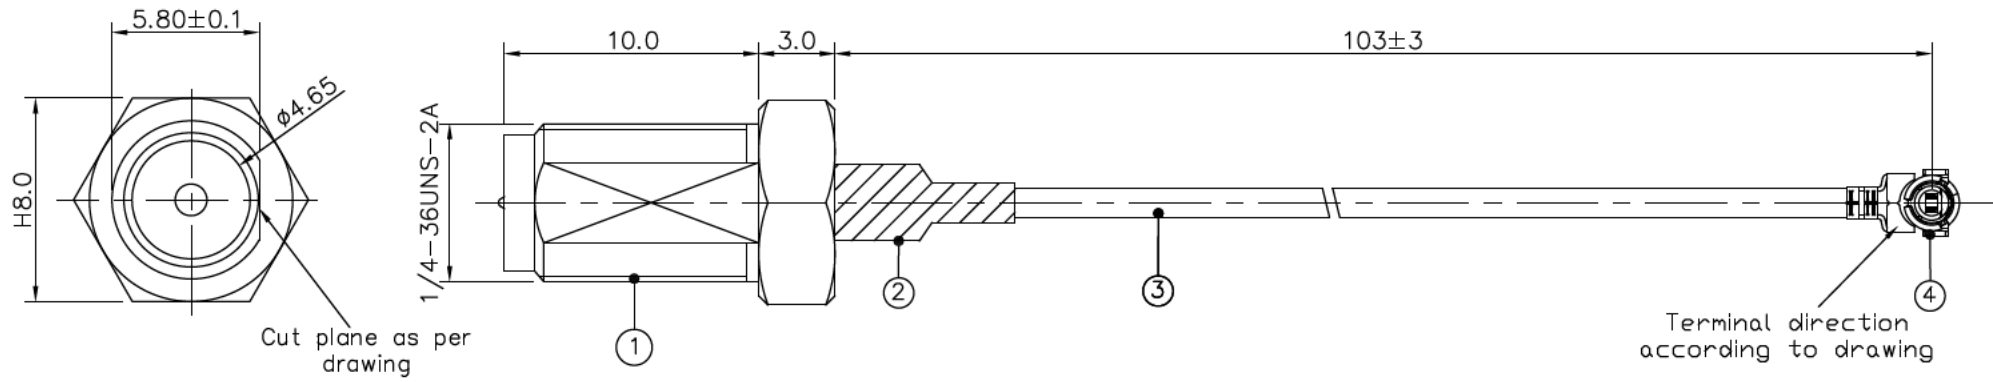

REV	DATE	DESCRIPTION
X1	03/12-2024	New Issue

1.ELECTRICAL PROPERTIES:

- 1.1 Frequency Range.....0-3GHz
- 1.2 Impedance.....50 Ohm Nominal
- 1.3 VSWR.....2.0(Max)

2.These Products are in conformity with ROHS 2.0

3.With"*"Is Important Dimension.

NO	DESCRIPTION	Q'TY	REMARK
6	Nut	1	Brass;Gold Plated
5	Washer	1	Brass;Gold Plated
4	Connector	1	IPEX compatible
3	Coaxial cable	1	φ1.13 Cable;Black
2	Tube	1	Heat Shrink Tube
1	Connector	1	SMA Female;Gold Plated

CUSTOMER'S SINGATURE	XXX. ±3.0	APPROVED	CUSTOMER:		
	XX. ±1.0	CHECKED		PART NO:	
X. ±0.5	DRAWING		yzq	PART NAME: RF Cable Assembly	
.X ±0.3		REV		UNIT	FILE:
	.XX ±0.1		X1	m/m	SHEET: 1/1

SM CAB SMA-1221-TGG
+1,13Cable-103mm+U.FL rev.1 +
Nut + Washer