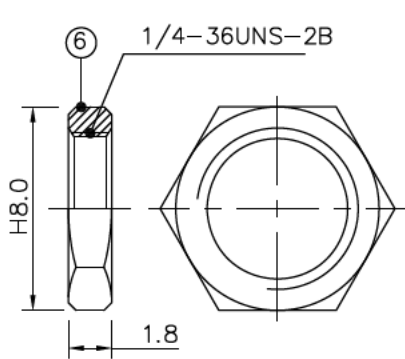

REV	DATE	DESCRIPTION
X1	03/12-2024	New Issue

1.ELECTRICAL PROPERTIES:

- 1.1 Frequency Range.....0-3GHz
- 1.2 Impedance.....50 Ohm Nominal
- 1.3 VSWR.....2.0(Max)

2.These Products are in conformity with ROHS 2.0

3.With"*"Is Important Dimension.

NO	DESCRIPTION	Q'TY	REMARK
6	Nut	1	Brass;Gold Plated
5	Washer	1	Brass;Gold Plated
4	Connector	1	IPEX compatible
3	Coaxial cable	1	φ1.13 Cable;Black
2	Tube	1	Heat Shrink Tube
1	Connector	1	SMA Female;Gold Plated

CUSTOMER'S SINGATURE	XXX. ±3.0	APPROVED	CUSTOMER:		
	XX. ±1.0	CHECKED		PART NO:	
X. ±0.5	DRAWING		yzq	PART NAME: RF Cable Assembly	
.X ±0.3		REV		UNIT	FILE:
	.XX ±0.1		X1	m/m	SHEET: 1/1

SM CAB SMA-1221-TGG
+1,13Cable-103mm+U.FL rev.1 +
Nut + Washer