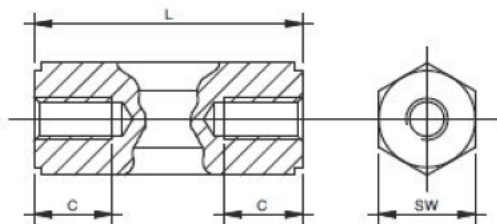

SW 5 * SW 6
Thread M 2.5 * M 3

Item-Nr.	SW	Dimension (mm)		Thread
		L	C	
SW5-8mm-In/In,M2,5-Polyamid	5	8	8	M 2,5
SW5-10mm-In/In,M2,5-Polyamid	5	10	10	M 2,5
SW5-12mm-In/In,M2,5-Polyamid	5	12	12	M 2,5
SW5-15mm-In/In,M2,5-Polyamid	5	15	15	M 2,5
SW5-18mm-In/In,M2,5-Polyamid	5	18	6	M 2,5
SW5-20mm-In/In,M2,5-Polyamid	5	20	6	M 2,5
SW5-25mm-In/In,M2,5-Polyamid	5	25	6	M 2,5
SW5-30mm-In/In,M2,5-Polyamid	5	30	6	M 2,5

SW6-8mm-In/In,M2,5-Polyamid	6	8	8	M 3
SW6-10mm-In/In,M2,5-Polyamid	6	10	10	M 3
SW6-11mm-In/In,M2,5-Polyamid	6	11	11	M 3
SW6-12mm-In/In,M2,5-Polyamid	6	12	12	M 3
SW6-13mm-In/In,M2,5-Polyamid	6	13	13	M 3
SW6-15mm-In/In,M2,5-Polyamid	6	15	15	M 3
SW6-17mm-In/In,M2,5-Polyamid	6	17	8	M 3
SW6-18mm-In/In,M2,5-Polyamid	6	18	8	M 3
SW6-20mm-In/In,M2,5-Polyamid	6	20	10	M 3
SW6-25mm-In/In,M2,5-Polyamid	6	25	10	M 3
SW6-30mm-In/In,M2,5-Polyamid	6	30	10	M 3
SW6-35mm-In/In,M2,5-Polyamid	6	35	10	M 3
SW6-40mm-In/In,M2,5-Polyamid	6	40	10	M 3
SW6-45mm-In/In,M2,5-Polyamid	6	45	10	M 3
SW6-50mm-In/In,M2,5-Polyamid	6	50	10	M 3

Material: Polyamide GV (temperature resistant up to approx. 110° C)
Color: Black

Intermediate lengths and special designs on request