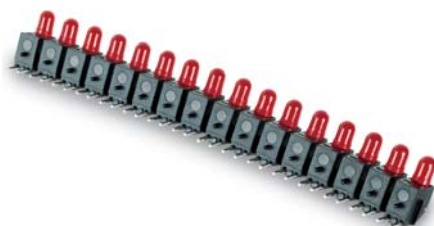

Block consists of: Single height row of 16

Current	red	green	yellow
2 mA	09H0160-62	09H0161-62	09H0162-62
10 mA	09H0160-60	09H0161-60	09H0162-60

Packing unit: 1 tube consisting of 5 blocks