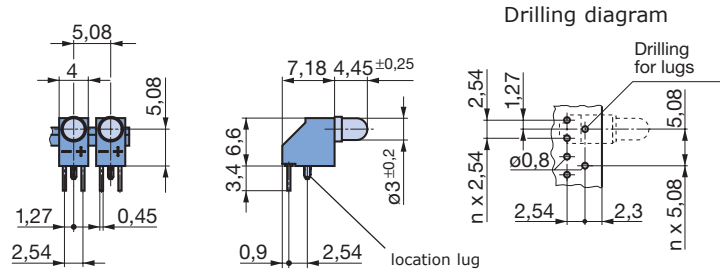

Packing unit: 1 tube consisting of 10 blocks

Block consists of: Single height row of 16

| Current | red | green | yellow |
|---------|------------|------------|------------|
| 2 mA | 09H0160-62 | 09H0161-62 | 09H0162-62 |
| 10 mA | 09H0160-60 | 09H0161-60 | 09H0162-60 |

Packing unit: 1 tube consisting of 5 blocks

Single height LED-array

Double height LED-array

Double height LED-arrays

Block consists of: Double height row of 1

| Current | red/red | green/green | yellow/yellow | red/yellow | red/green | yellow/green |
|---------|------------|-------------|---------------|------------|------------|--------------|
| 2mA | 09H0010-63 | 09H0011-63 | 09H0012-63 | 09H0015-63 | 09H0016-63 | 09H0017-63 |
| 10mA | 09H0010-61 | 09H0011-61 | 09H0012-61 | 09H0015-61 | 09H0016-61 | 09H0017-61 |