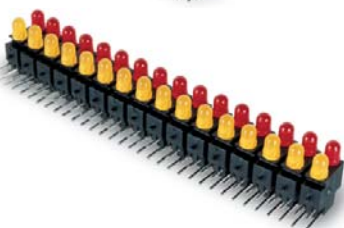

Color combination: top/bottom

packing unit: 20 blocks

Block consists of: Double height row of 8

| Current | red/red | green/green | yellow/yellow | red/yellow | red/green | yellow/green |
|---------|------------|-------------|---------------|------------|------------|--------------|
| 2 mA | 09H0080-63 | 09H0081-63 | 09H0082-63 | 09H0085-63 | 09H0086-63 | 09H0087-63 |
| 10 mA | 09H0080-61 | 09H0081-61 | 09H0082-61 | 09H0085-61 | 09H0086-61 | 09H0087-61 |

Color combination: top/bottom

packing unit: 10 blocks

Block consists of: Double height row of 16

| Current | red/red | green/green | yellow/yellow | red/yellow | red/green | yellow/green |
|---------|------------|-------------|---------------|------------|------------|--------------|
| 2 mA | 09H0160-63 | 09H0161-63 | 09H0162-63 | 09H0165-63 | 09H0166-63 | 09H0167-63 |
| 10 mA | 09H0160-61 | 09H0161-61 | 09H0162-61 | 09H0165-61 | 09H0166-61 | 09H0167-61 |