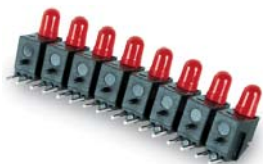

Single height LED-arrays

Block consists of: Single height row of 1

| Current | red | green | yellow |
|---------|------------|------------|------------|
| 2 mA | 09H0010-62 | 09H0011-62 | 09H0012-62 |
| 10 mA | 09H0010-60 | 09H0011-60 | 09H0012-60 |

Packing unit: 1 tube consisting of 80 blocks

Block consists of: Single height row of 2

| Current | red | green | yellow |
|---------|------------|------------|------------|
| 2 mA | 09H0020-62 | 09H0021-62 | 09H0022-62 |
| 10 mA | 09H0020-60 | 09H0021-60 | 09H0022-60 |

Packing unit: 1 tube consisting of 40 blocks

Block consists of: Single height row of 4

| Current | red | green | yellow |
|---------|------------|------------|------------|
| 2 mA | 09H0040-62 | 09H0041-62 | 09H0042-62 |
| 10 mA | 09H0040-60 | 09H0041-60 | 09H0042-60 |

Packing unit: 1 tube consisting of 20 blocks

Block consists of: Single height row of 8

| Current | red | green | yellow |
|---------|------------|------------|------------|
| 2 mA | 09H0080-62 | 09H0081-62 | 09H0082-62 |
| 10 mA | 09H0080-60 | 09H0081-60 | 09H0082-60 |