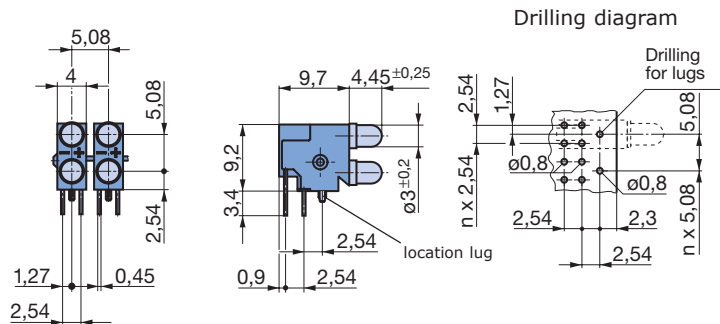

Packing unit: 1 tube consisting of 10 blocks

Block consists of: Single height row of 16

| Current | red | green | yellow |
|---------|------------|------------|------------|
| 2 mA | 09H0160-62 | 09H0161-62 | 09H0162-62 |
| 10 mA | 09H0160-60 | 09H0161-60 | 09H0162-60 |

Packing unit: 1 tube consisting of 5 blocks

Single height LED-array

Double height LED-array

Double height LED-arrays

Block consists of: Double height row of 1

| Current | red/red | green/green | yellow/yellow | red/yellow | red/green | yellow/green |
|---------|------------|-------------|---------------|------------|------------|--------------|
| 2mA | 09H0010-63 | 09H0011-63 | 09H0012-63 | 09H0015-63 | 09H0016-63 | 09H0017-63 |
| 10mA | 09H0010-61 | 09H0011-61 | 09H0012-61 | 09H0015-61 | 09H0016-61 | 09H0017-61 |