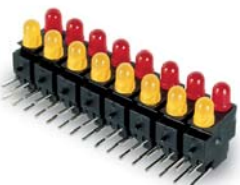

Color combination: top/bottom

packing unit: 80 blocks

Block consists of: Double height row of 2

| Current | red/red | green/green | yellow/yellow | red/yellow | red/green | yellow/green |
|---------|------------|-------------|---------------|------------|------------|--------------|
| 2 mA | 09H0020-63 | 09H0021-63 | 09H0022-63 | 09H0025-63 | 09H0026-63 | 09H0027-63 |
| 10 mA | 09H0020-61 | 09H0021-61 | 09H0022-61 | 09H0025-61 | 09H0026-61 | 09H0027-61 |

Color combination: top/bottom

packing unit: 40 blocks

Block consists of: Double height row of 4

| Current | red/red | green/green | yellow/yellow | red/yellow | red/green | yellow/green |
|---------|------------|-------------|---------------|------------|------------|--------------|
| 2 mA | 09H0040-63 | 09H0041-63 | 09H0042-63 | 09H0045-63 | 09H0046-63 | 09H0047-63 |
| 10 mA | 09H0040-61 | 09H0041-61 | 09H0042-61 | 09H0045-61 | 09H0046-61 | 09H0047-61 |

Color combination: top/bottom

packing unit: 20 blocks

Block consists of: Double height row of 8

| Current | red/red | green/green | yellow/yellow | red/yellow | red/green | yellow/green |
|---------|------------|-------------|---------------|------------|------------|--------------|
| 2 mA | 09H0080-63 | 09H0081-63 | 09H0082-63 | 09H0085-63 | 09H0086-63 | 09H0087-63 |
| 10 mA | 09H0080-61 | 09H0081-61 | 09H0082-61 | 09H0085-61 | 09H0086-61 | 09H0087-61 |