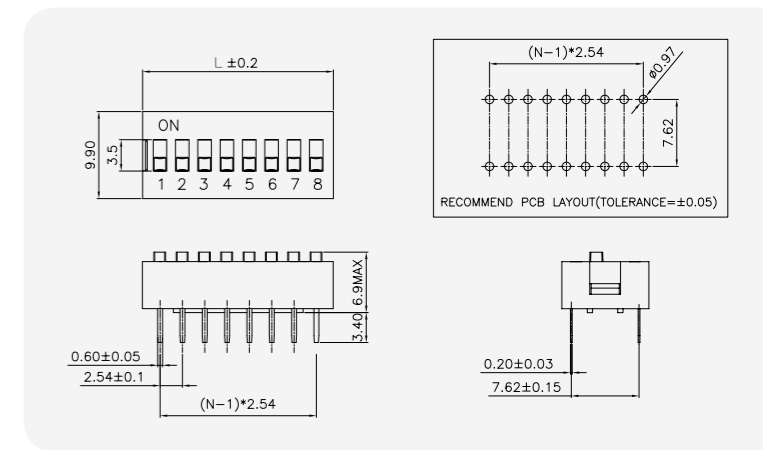

SKP-S Series (PIANO Type)

Model	SKP-02S	SKP-04S	SKP-06S	SKP-08S	SKP-10S
Pole	2	4	6	8	10
L(mm)	6.48	11.56	16.64	21.72	26.80

BSD Series (Box Type)

Model	BSD-101	BSD-102	BSD-103	BSD-104	BSD-105	BSD-106	BSD-107	BSD-108	BSD-109	BSD-1010
Pole	1	2	3	4	5	6	7	8	9	10
L(mm)	3.2	5.0	8.2	10.1	13.3	15.2	18.4	20.2	22.8	25.3

DS Series

Pole	DS-02	DS-03	DS-04	DS-05	DS-06	DS-07	DS-08	DS-09	DS-10	DS-12
L(mm)	6.64	9.18	11.72	14.2	16.8	19.34	21.88	24.42	26.96	32.04

DA Series (PIANO Type)

Pole	DA-02	DA-03	DA-04	DA-05	DA-06	DA-07	DA-08	DA-09	DA-10	DA-12
L(mm)	6.64	9.18	11.72	14.2	16.8	19.34	21.88	24.42	26.96	32.04

DP Series (PIANO Type)

Pole	DP-02	DP-03	DP-04	DP-05	DP-06	DP-07	DP-08	DP-09	DP-10	DP-12
L(mm)	6.64	9.18	11.72	14.2	16.8	19.34	21.88	24.42	26.96	32.04