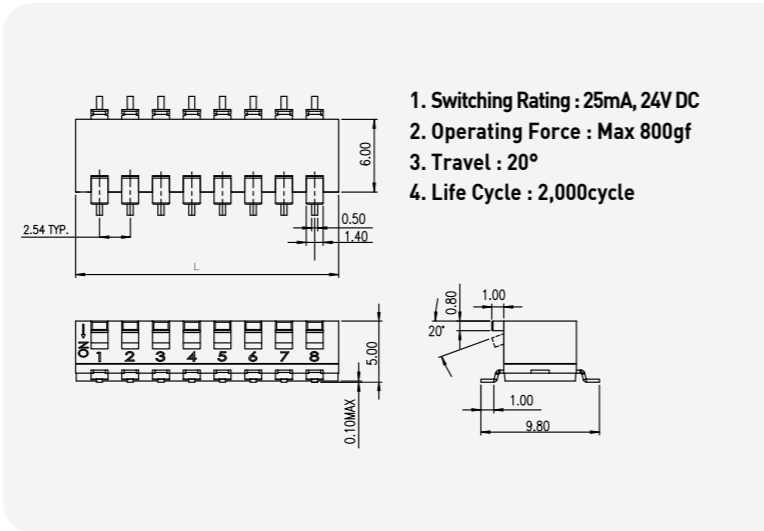

SKP-S Series (PIANO Type)

Model	SKP-02S	SKP-04S	SKP-06S	SKP-08S	SKP-10S
Pole	2	4	6	8	10
L(mm)	6.48	11.56	16.64	21.72	26.80

BSD Series (Box Type)

Model	BSD-101	BSD-102	BSD-103	BSD-104	BSD-105	BSD-106	BSD-107	BSD-108	BSD-109	BSD-1010
Pole	1	2	3	4	5	6	7	8	9	10
L(mm)	3.2	5.0	8.2	10.1	13.3	15.2	18.4	20.2	22.8	25.3

DS Series

Pole	DS-02	DS-03	DS-04	DS-05	DS-06	DS-07	DS-08	DS-09	DS-10	DS-12
L(mm)	6.64	9.18	11.72	14.2	16.8	19.34	21.88	24.42	26.96	32.04

DA Series (PIANO Type)

Pole	DA-02	DA-03	DA-04	DA-05	DA-06	DA-07	DA-08	DA-09	DA-10	DA-12
L(mm)	6.64	9.18	11.72	14.2	16.8	19.34	21.88	24.42	26.96	32.04

DP Series (PIANO Type)

Pole	DP-02	DP-03	DP-04	DP-05	DP-06	DP-07	DP-08	DP-09	DP-10	DP-12
L(mm)	6.64	9.18	11.72	14.2	16.8	19.34	21.88	24.42	26.96	32.04