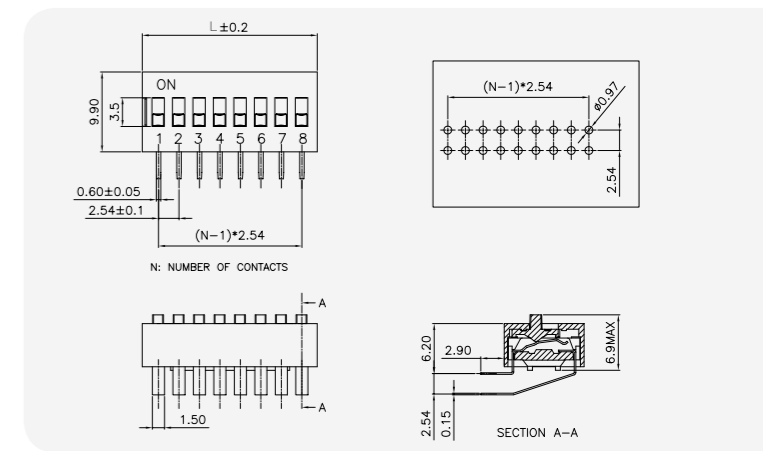

SKP-S Series (PIANO Type)

Model	SKP-02S	SKP-04S	SKP-06S	SKP-08S	SKP-10S
Pole	2	4	6	8	10
L(mm)	6.48	11.56	16.64	21.72	26.80

BSD Series (Box Type)

Model	BSD-101	BSD-102	BSD-103	BSD-104	BSD-105	BSD-106	BSD-107	BSD-108	BSD-109	BSD-1010
Pole	1	2	3	4	5	6	7	8	9	10
L(mm)	3.2	5.0	8.2	10.1	13.3	15.2	18.4	20.2	22.8	25.3

DS Series

Pole	DS-02	DS-03	DS-04	DS-05	DS-06	DS-07	DS-08	DS-09	DS-10	DS-12
L(mm)	6.64	9.18	11.72	14.2	16.8	19.34	21.88	24.42	26.96	32.04

DA Series (PIANO Type)

Pole	DA-02	DA-03	DA-04	DA-05	DA-06	DA-07	DA-08	DA-09	DA-10	DA-12
L(mm)	6.64	9.18	11.72	14.2	16.8	19.34	21.88	24.42	26.96	32.04

DP Series (PIANO Type)

Pole	DP-02	DP-03	DP-04	DP-05	DP-06	DP-07	DP-08	DP-09	DP-10	DP-12
L(mm)	6.64	9.18	11.72	14.2	16.8	19.34	21.88	24.42	26.96	32.04