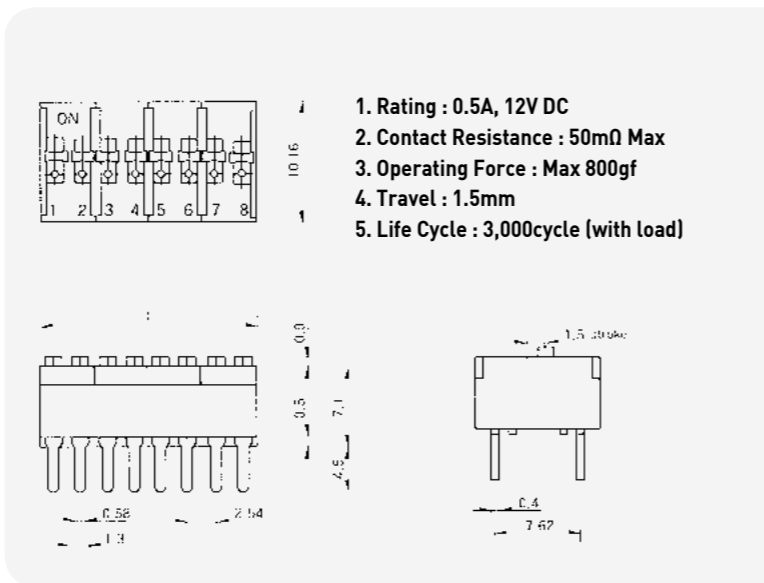

SKP-S Series (PIANO Type)

Model	SKP-02S	SKP-04S	SKP-06S	SKP-08S	SKP-10S
Pole	2	4	6	8	10
L(mm)	6.48	11.56	16.64	21.72	26.80

BSD Series (Box Type)

Model	BSD-101	BSD-102	BSD-103	BSD-104	BSD-105	BSD-106	BSD-107	BSD-108	BSD-109	BSD-1010
Pole	1	2	3	4	5	6	7	8	9	10
L(mm)	3.2	5.0	8.2	10.1	13.3	15.2	18.4	20.2	22.8	25.3

DS Series

Pole	DS-02	DS-03	DS-04	DS-05	DS-06	DS-07	DS-08	DS-09	DS-10	DS-12
L(mm)	6.64	9.18	11.72	14.2	16.8	19.34	21.88	24.42	26.96	32.04

DA Series (PIANO Type)

Pole	DA-02	DA-03	DA-04	DA-05	DA-06	DA-07	DA-08	DA-09	DA-10	DA-12
L(mm)	6.64	9.18	11.72	14.2	16.8	19.34	21.88	24.42	26.96	32.04

DP Series (PIANO Type)

Pole	DP-02	DP-03	DP-04	DP-05	DP-06	DP-07	DP-08	DP-09	DP-10	DP-12
L(mm)	6.64	9.18	11.72	14.2	16.8	19.34	21.88	24.42	26.96	32.04