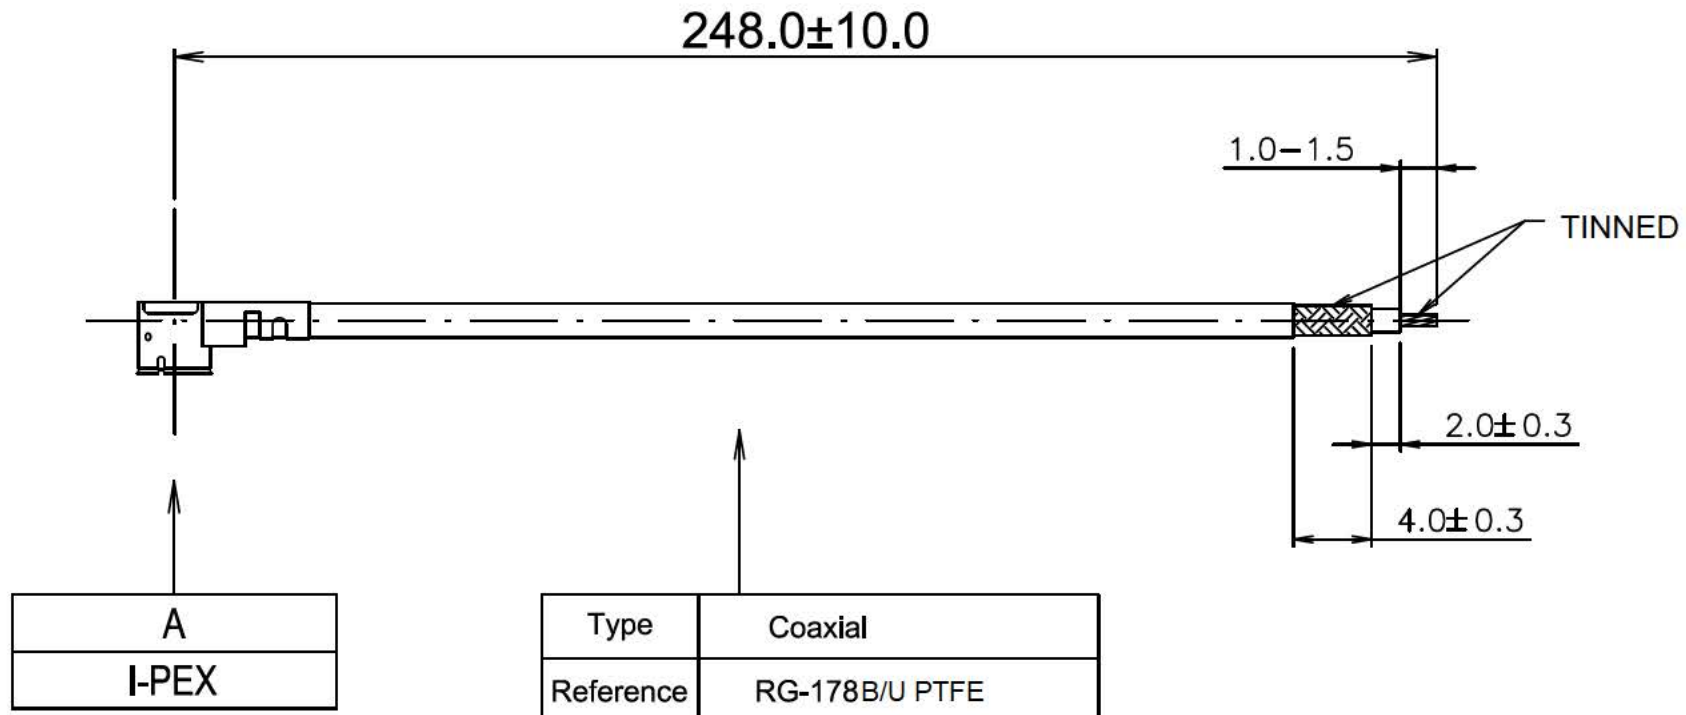

Cable Assemblies: Connector UFL+ Cable RG178 B/U PTFE + Strip End, L=248mm rev.2

SCHMID-M				TITLE		UNITS	mm	SCALE	2:1
				PART NO.		△			
APPROVED	GLAZE	DRAWING	DESIGN	DRAWING NO.		△			
		H.B	H.B	GLAZE		△	2021.05.21	A	
				MATERIAL		SYE	DATE	REV.	